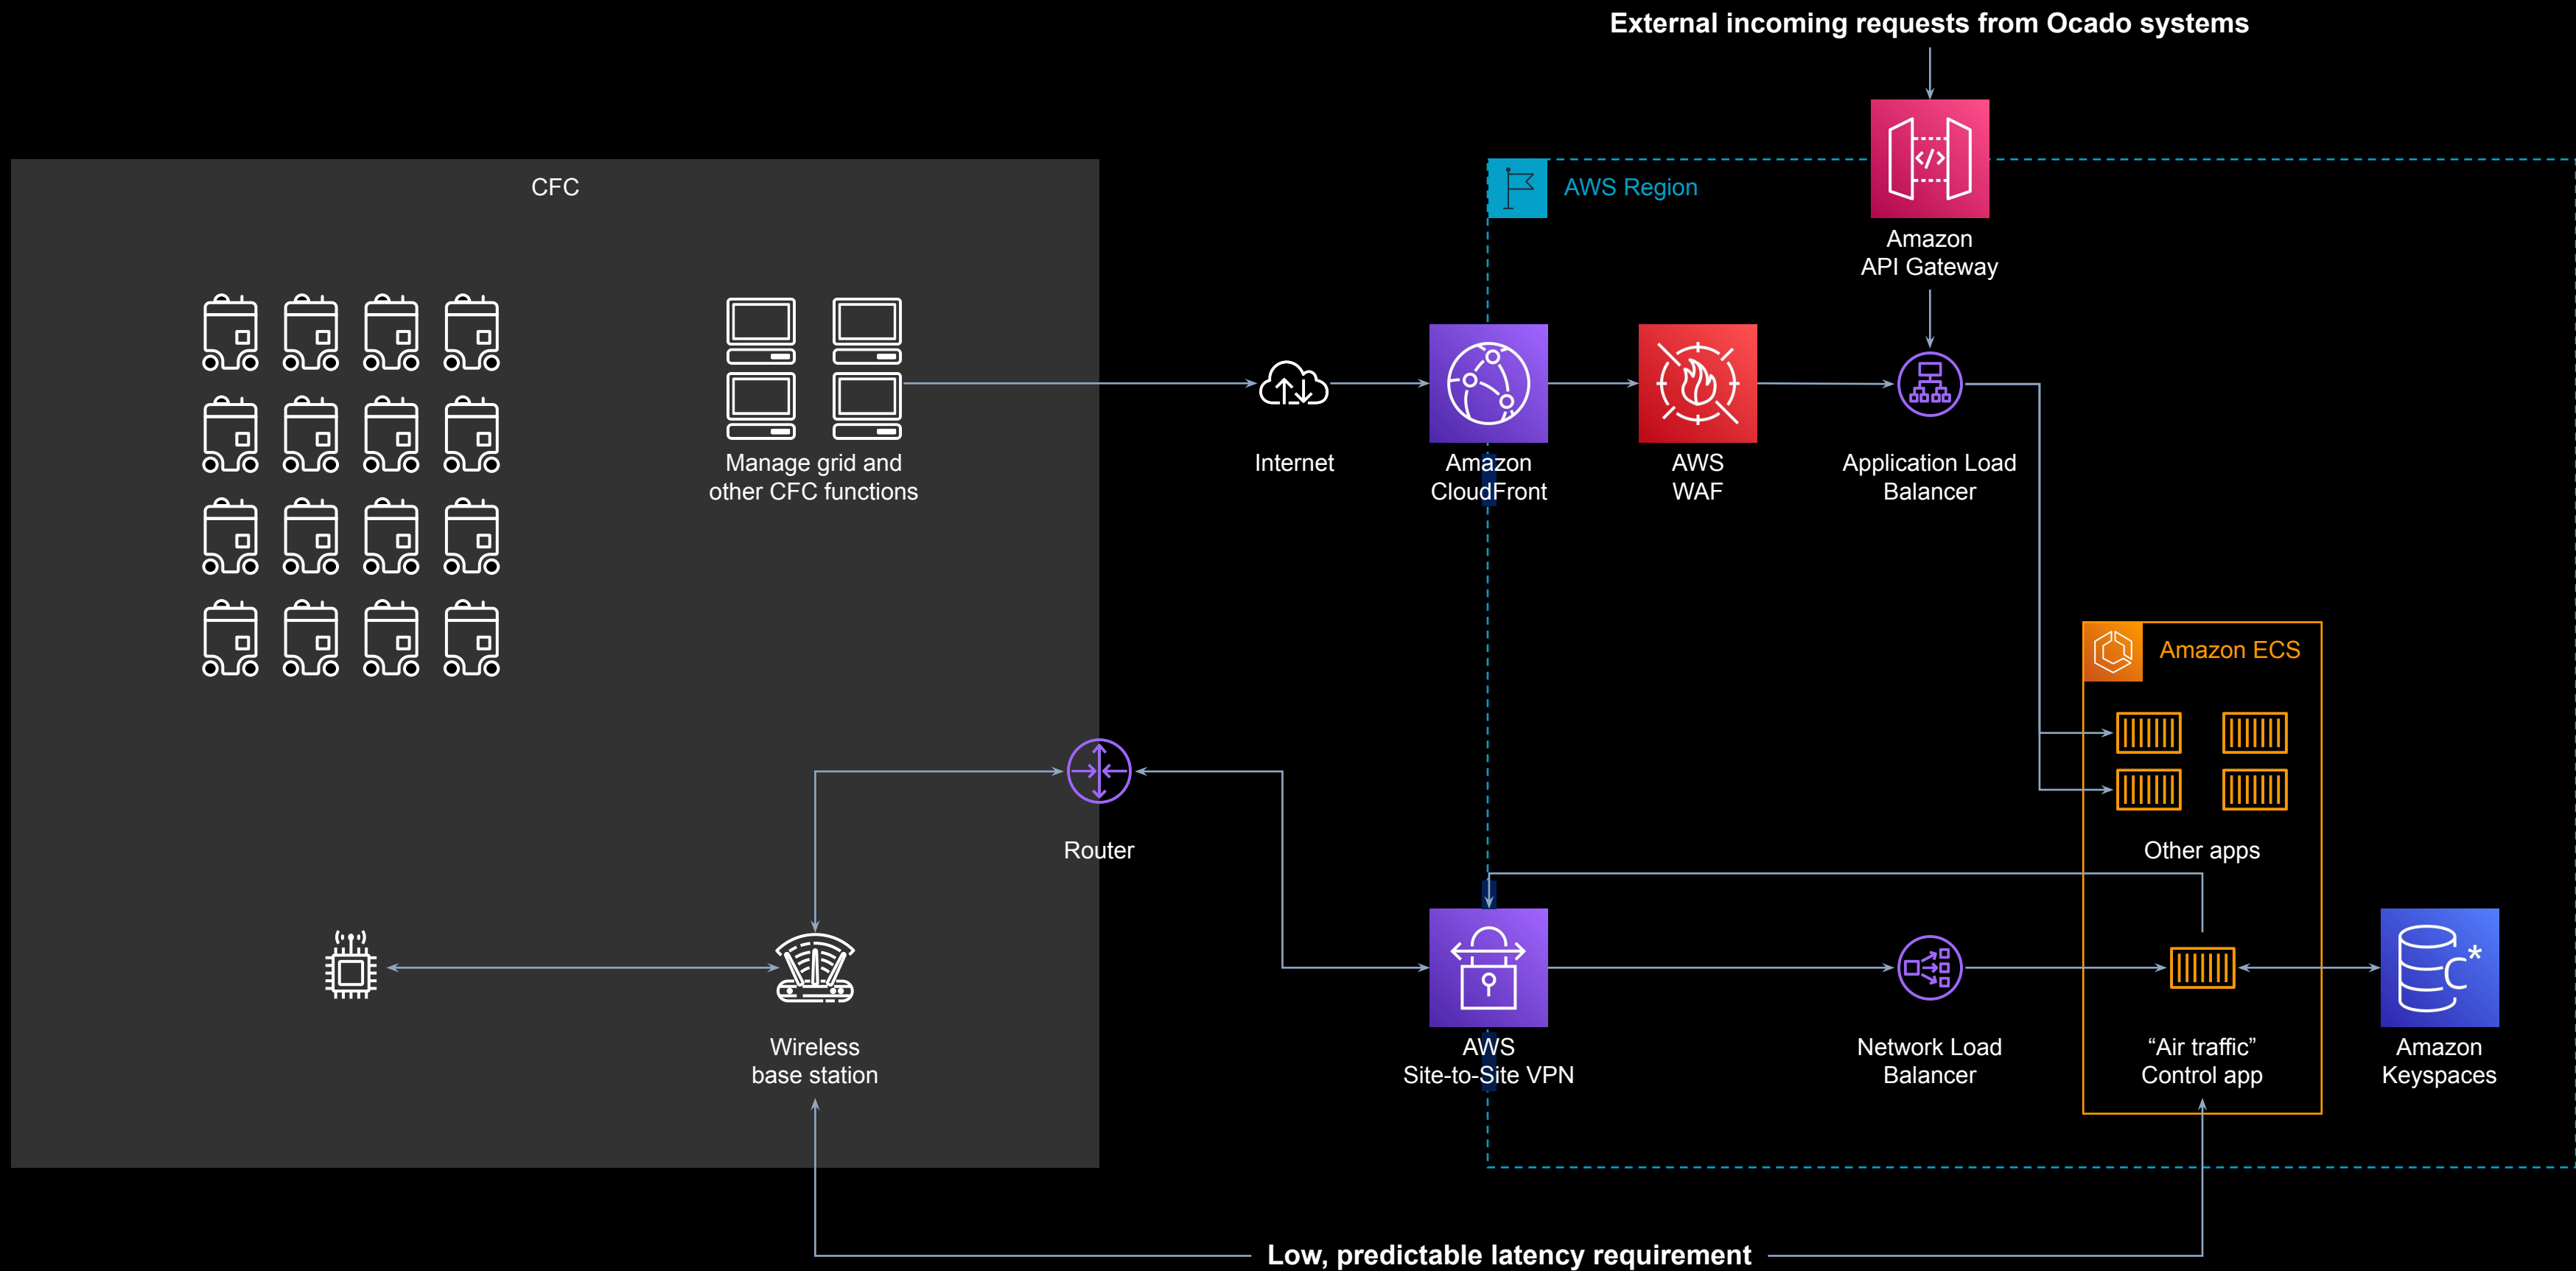

# The most advanced grocery fulfilment centres in the world

Thousands of bots

Speeds of 4 m/s

5 millimetre clearance

Orchestrated by AI “air traffic” control

Communicates 10 times per second

Ultra low latency

# From on prem to the cloud